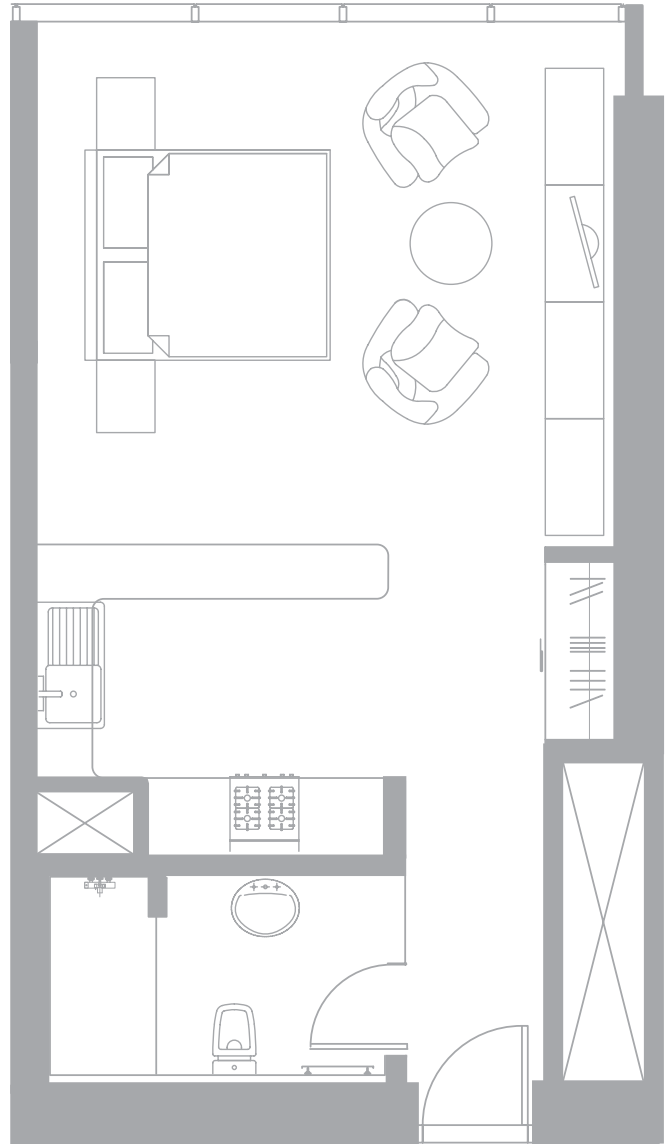

REEF RESIDENCE

JUMEIRAH VILLAGE

08 Type C Studio

City View
Total Area 468 sq ft
31 Units

City View