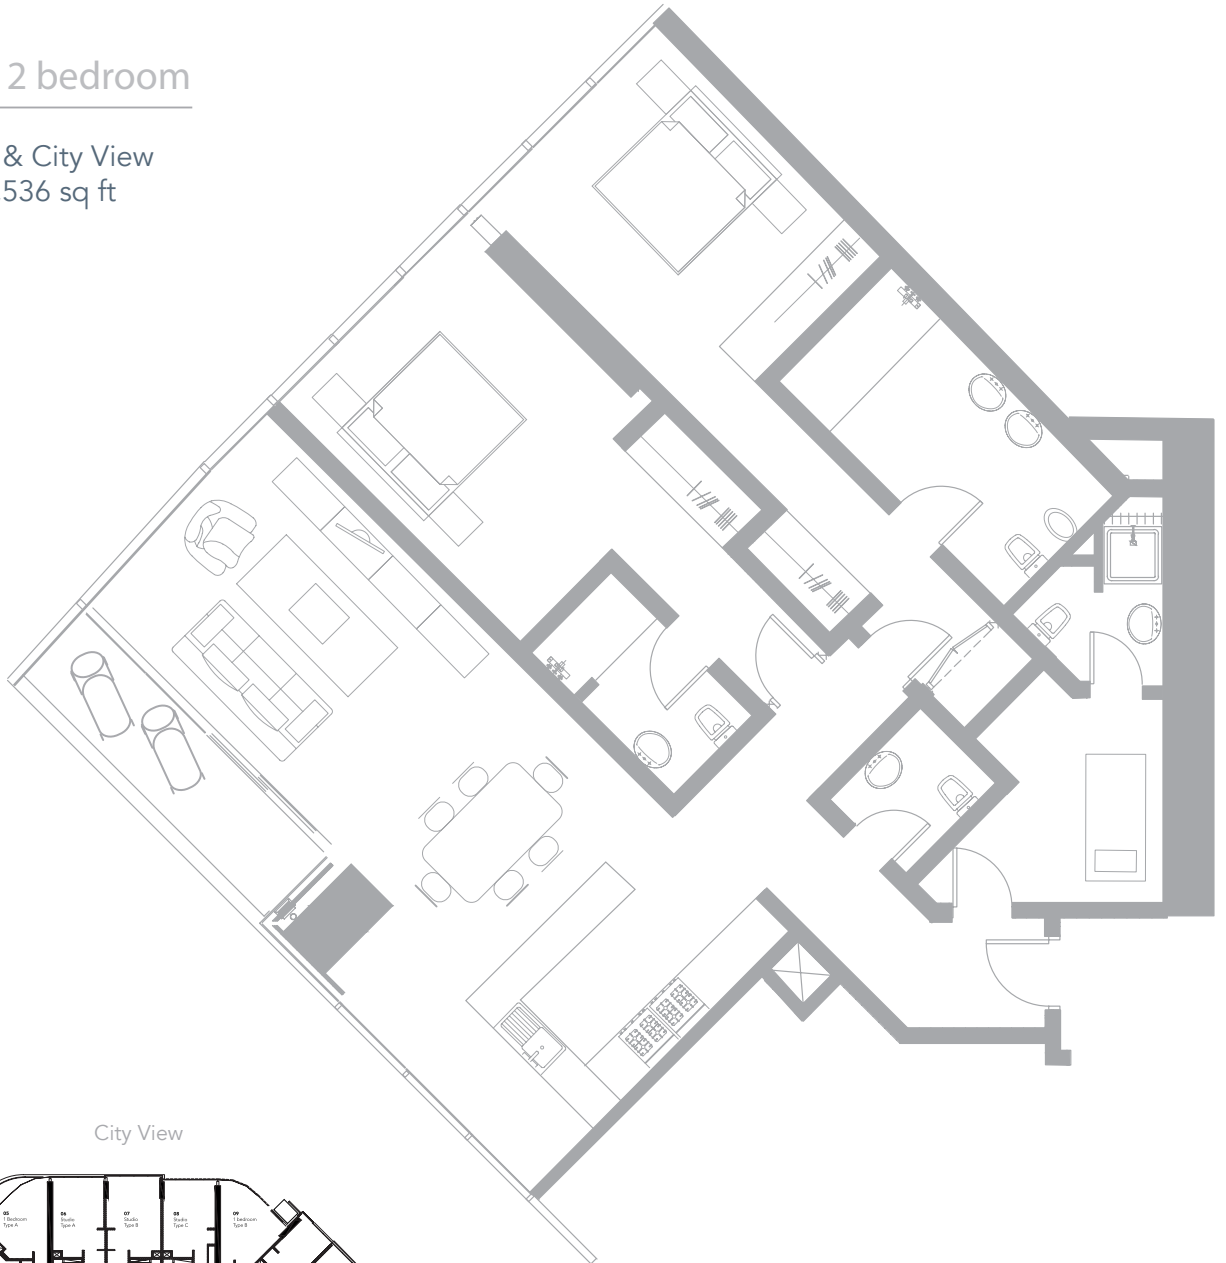

REEF RESIDENCE

JUMEIRAH VILLAGE

04 Type A 2 bedroom

Golf Course & City View
Total Area 1,536 sq ft
31 Units

City View

Golf Course View