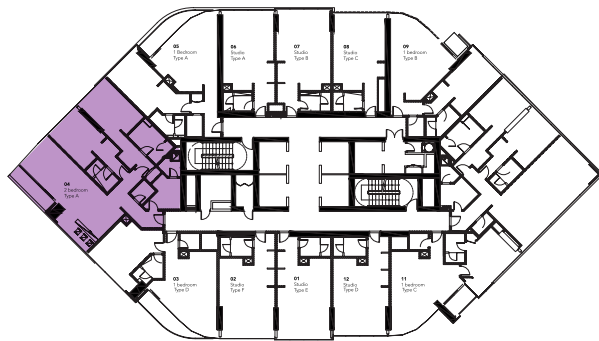

REEF RESIDENCE

JUMEIRAH VILLAGE

04 Type A 2 bedroom

Golf Course & City View
Total Area 1,536 sq ft
31 Units

City View

Golf Course View